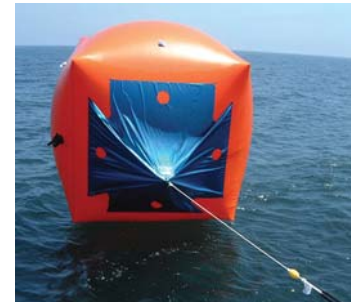

Besides our target balloon/buoys, APPF specializes in contract manufacturing work involving Industrial Sewing or RF Heat sealing. We do development work and we build to customer prints and specifications. Let us help with your next project.

- APPF is a 30 year old veteran owned small business that specializes in RF Welding and Industrial Sewing, working with PVC, TPU, coated fabrics and webbing.
- We are FDA Class One Certified, ISO 9001: 2008 compliant and specialize in Berry Amendment and Buy American manufacturing work.
- Operating from a modern 52,000 square foot facility in Southern California, Serving Private Industry, Medical, Government and the U.S. Military.
- Equipped with several types and sizes of computer driven RF welding equipment and the ability to work from AutoCAD drawings with our Swiss digital cutting equipment APPF can do your job right the first time.
- Please contact us for more information or a quote without obligation.

American Pacific Plastic Fabricators, Inc. (APPF, Inc.)
7311 Doig Drive, Garden Grove, California USA 92841
Tel. (714) 891-3191 | Web. www.appf.com
Made in the USA

© 2018, APPF, Inc. American Pacific Plastic Fabricators, Inc. All rights reserved.

*Killer Tomatoes ® are a word mark and graphic Trademark & Copyright owned by W. Finletter Films, LLC, with respect to the movie. Killer Tomatoes are used with permission. No registration of the term Killer Tomatoes is implied or claimed with respect to target balloons.

US Patent 6,692,416 B1, 7,932,850 B1 and other Patents Pending. (05/18)